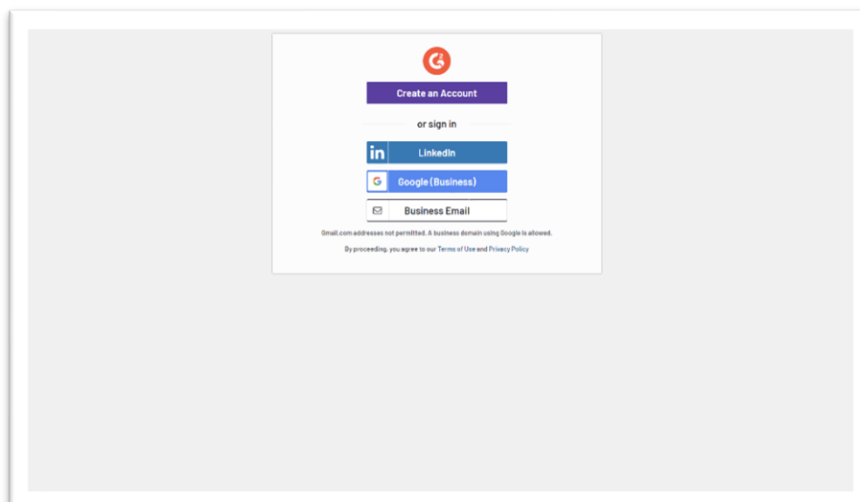

Step 4:

By clicking on the "LinkedIn" button and entering your LinkedIn username and password, you will be directed to the next page.