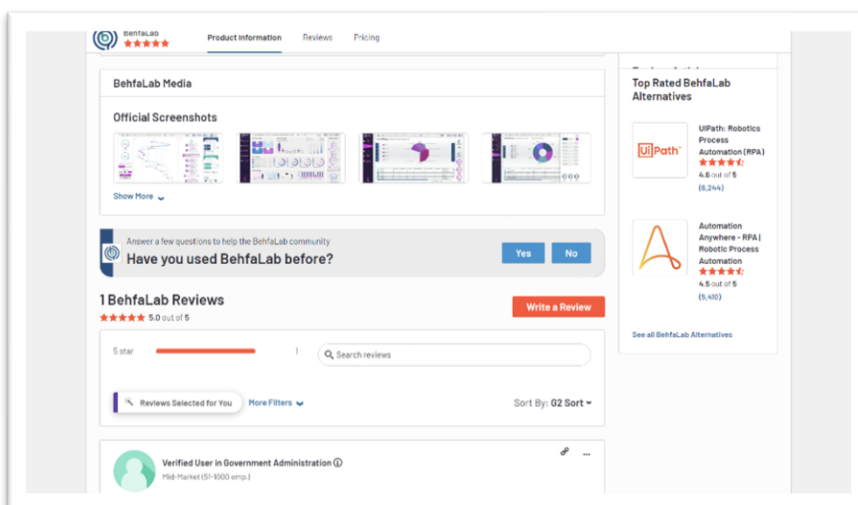

## Step 1:

By clicking on the link below, you will be directed to the profile page of the BehfaLab software on the G2 website, and you will see a page like this:

<https://www.g2.com/products/behfalab/reviews>

## Step 2:

At the bottom of the page, as shown in the image below, click on the "Write a Review" button.